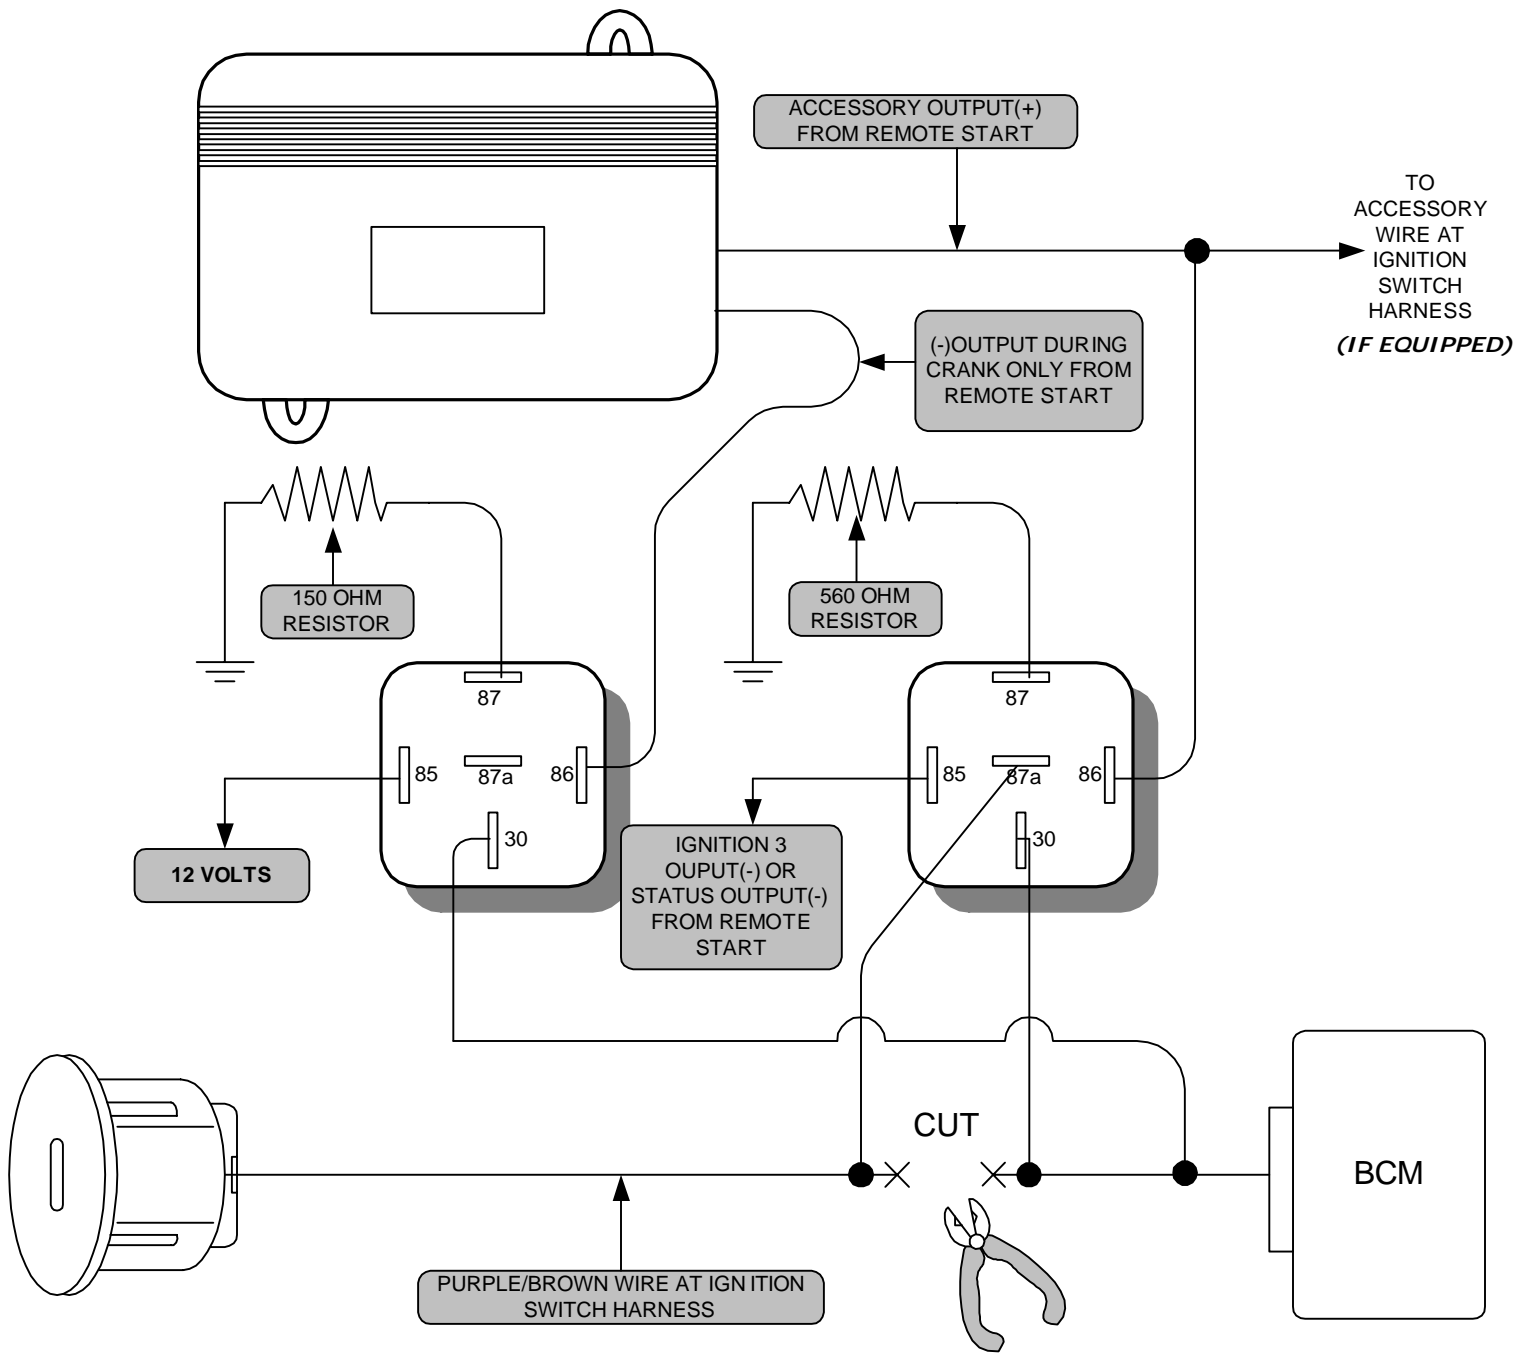

# 2006 GRAND CHEROKEE/RAM/COMMANDER MULTIPLEXED SECOND START INTERFACE FOR REMOTE START

Note: Audiovox makes no representation or warranty with respect to the above information including its accuracy, completeness, or its freedom from third parties' proprietary rights. Audiovox disclaims all liability or responsibility for errors omissions therein or any decision made by the recipient in reliance thereon. The installer must verify any circuitry with the proper test equipment prior to installation.